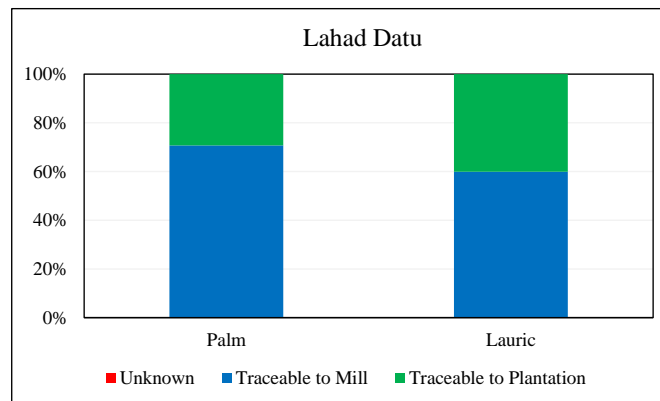

Lahad Datu Edible Oils Sdn Bhd, Lahad Datu
Traceability Summary - Supplies April 2016 - March 2017

Refinery Details					
Parent Name	Refinery Name	RSPO Status	Latitude	Longitude	Address
Wilmar International	Lahad Datu Edible Oils Sdn Bhd	Yes - SG/MB	5.02166°	118.347°	Locked Bag 16, Km 2, Jalan Kastam Baru, 91109 Lahad Datu, Sabah, Malaysia

Supplying mills according to region	Palm	Lauric
Sabah	28	42
Total	28	42

Traceability	Palm	Lauric
Unknown	0.0%	0.0%
Traceable to mill*	100.0%	100.0%
*(includes traceable to plantation)	29.3%	40.1%

No of Suppliers	Palm	Lauric
Wilmar owned mill	1	1
Third party mills	27	41
Wilmar refineries	0	1
Others(refiners/traders/bulkers)	0	0

Percentage	Palm	Lauric
Wilmar owned mill	9.7%	6.9%
Third party mills	90.3%	89.8%
Wilmar refineries	0.0%	3.3%
Others(refiners/traders/bulkers)	0.0%	0.0%

No of Certified Mills	Palm	Lauric
RSPO	5	8

Last Updated : 26 Jul 2017